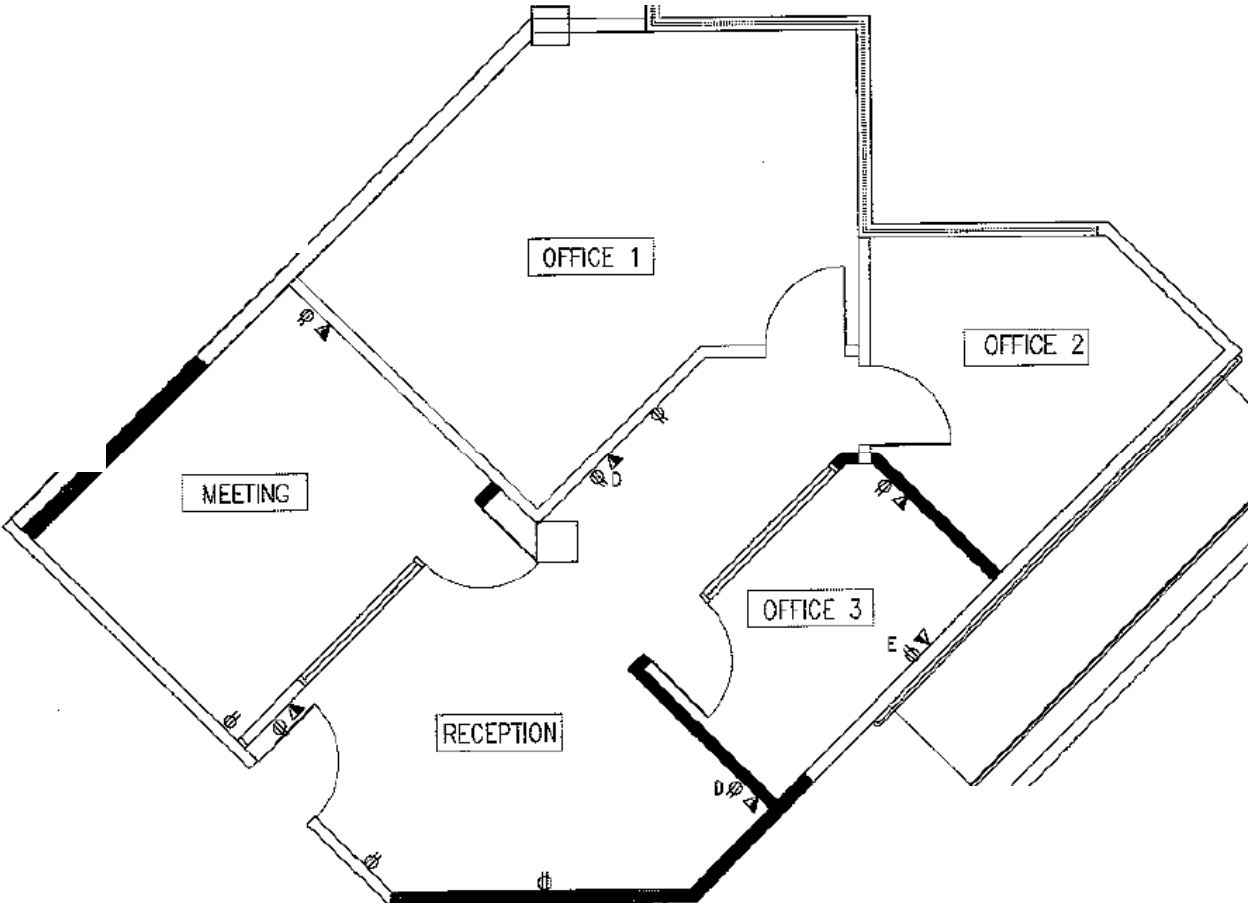

NEWPORT OFFICE CENTER
2901 W. Coast Highway
Newport Beach, CA 92663

SUITE 305— 926 SF